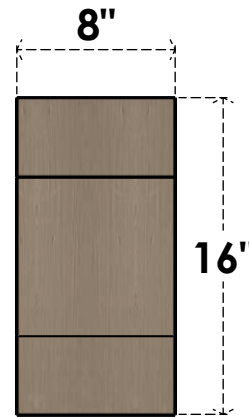

ITEM NUMBER: CORU08X16X16CLERCPR

8"W X 16"D X 16"H SERIES 1 CLASSIC CLEMMONS ROUGH CEDAR
TIMBERTHANE FAUX WOOD CORBEL, PRIMED

SIDE PROFILE

FRONT PROFILE

ISOMETRIC

EKENA MILLWORK
2300 WEST MAIN ST.
CLARKSVILLE, TX 75426
TOLL FREE: 866-607-0453
WWW.EKENAMILLWORK.COM