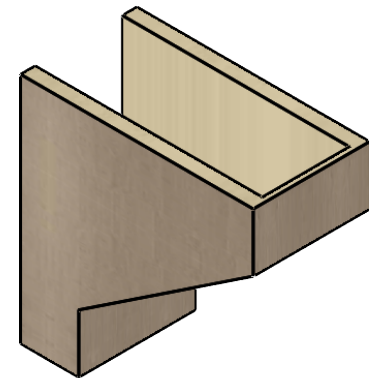

ITEM NUMBER: CORU08X16X16CLERCPR

8"W X 16"D X 16"H SERIES 1 CLASSIC CLEMMONS ROUGH CEDAR
TIMBERTHANE FAUX WOOD CORBEL, PRIMED

SIDE PROFILE

FRONT PROFILE

ISOMETRIC

EKENA MILLWORK
2300 WEST MAIN ST.
CLARKSVILLE, TX 75426
TOLL FREE: 866-607-0453
WWW.EKENAMILLWORK.COM

NOTES

1. INSTALLATION TO BE COMPLETED IN ACCORDANCE WITH MANUFACTURER'S SPECIFICATIONS.
2. DRAWING MAY NOT BE TO SCALE
3. THIS DRAWING IS INTENDED FOR DESIGN AND PLANNING PURPOSES ONLY.
4. ALL INFORMATION CONTAINED HEREIN WAS CURRENT AT THE TIME OF DEVELOPMENT BUT MUST BE REVIEWED AND APPROVED BY THE PRODUCT MANUFACTURER TO BE CONSIDERED ACCURATE.
5. TIMBERTHANE ARCHITECTURAL PRODUCTS ARE MADE FROM HIGH DENSITY URETHANE AND COME FACTORY PRIMED