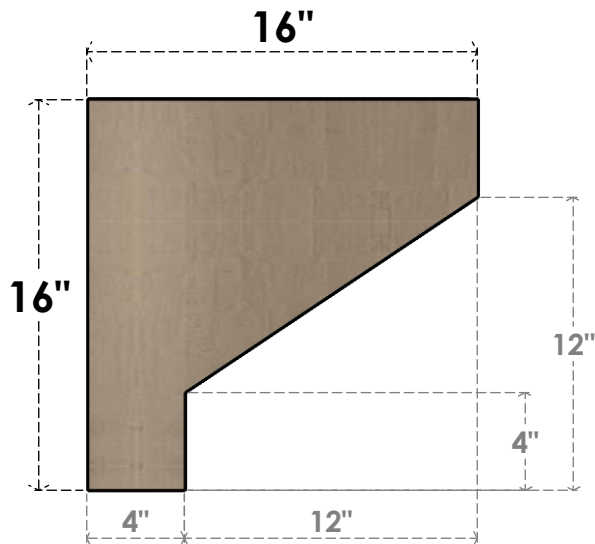

ITEM NUMBER: CORU08X16X16CLERCPR

8"W X 16"D X 16"H SERIES 1 CLASSIC CLEMMONS ROUGH CEDAR
TIMBERTHANE FAUX WOOD CORBEL, PRIMED

SIDE PROFILE

FRONT PROFILE

ISOMETRIC

EKENA MILLWORK
2300 WEST MAIN ST.
CLARKSVILLE, TX 75426
TOLL FREE: 866-607-0453
WWW.EKENAMILLWORK.COM

NOTES

1. INSTALLATION TO BE COMPLETED IN ACCORDANCE WITH MANUFACTURER'S SPECIFICATIONS.
2. DRAWING MAY NOT BE TO SCALE
3. THIS DRAWING IS INTENDED FOR DESIGN AND PLANNING PURPOSES ONLY.
4. ALL INFORMATION CONTAINED HEREIN WAS CURRENT AT THE TIME OF DEVELOPMENT BUT MUST BE REVIEWED AND APPROVED BY THE PRODUCT MANUFACTURER TO BE CONSIDERED ACCURATE.
5. TIMBERTHANE ARCHITECTURAL PRODUCTS ARE MADE FROM HIGH DENSITY URETHANE AND COME FACTORY PRIMED